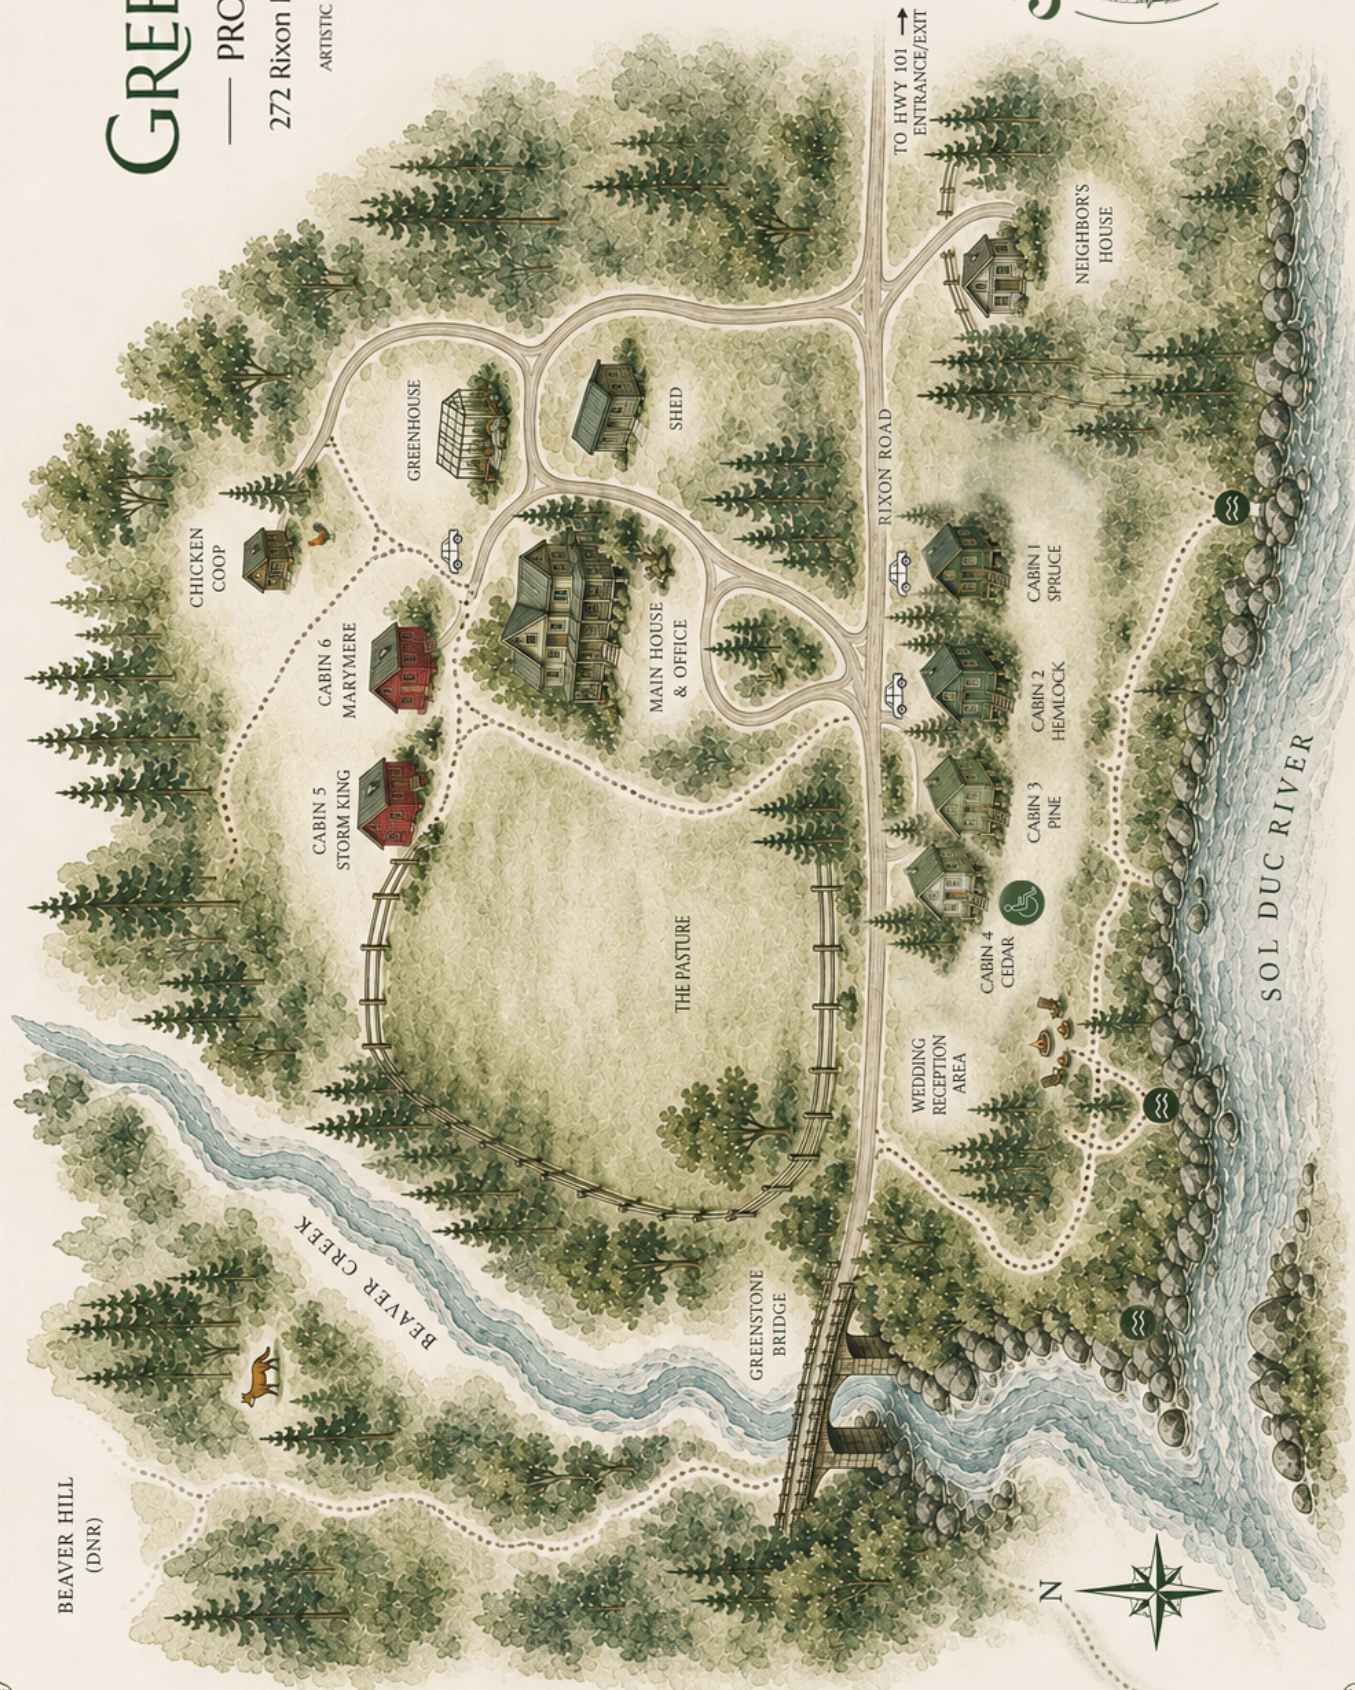

GREENSTONE

PROPERTY MAP

272 Rixon Rd, Beaver, WA 98305

ARTISTIC RENDERING, NOT TO SCALE

	PARKING
	UNDEVELOPED TRAILS
	ROADS
	RIVER ACCESS

BEAVER HILL (DNR)

BEAVER CREEK

SOL DUC RIVER